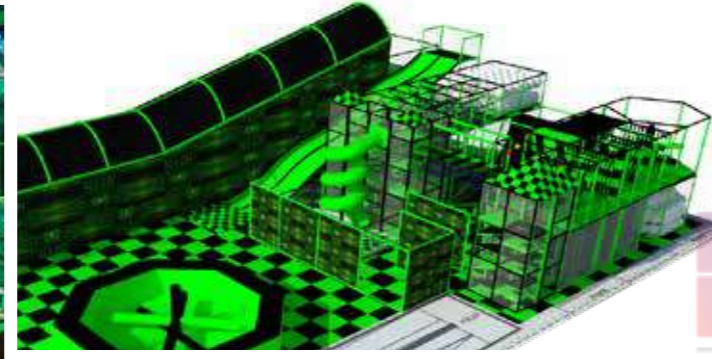

NINJA COURSE