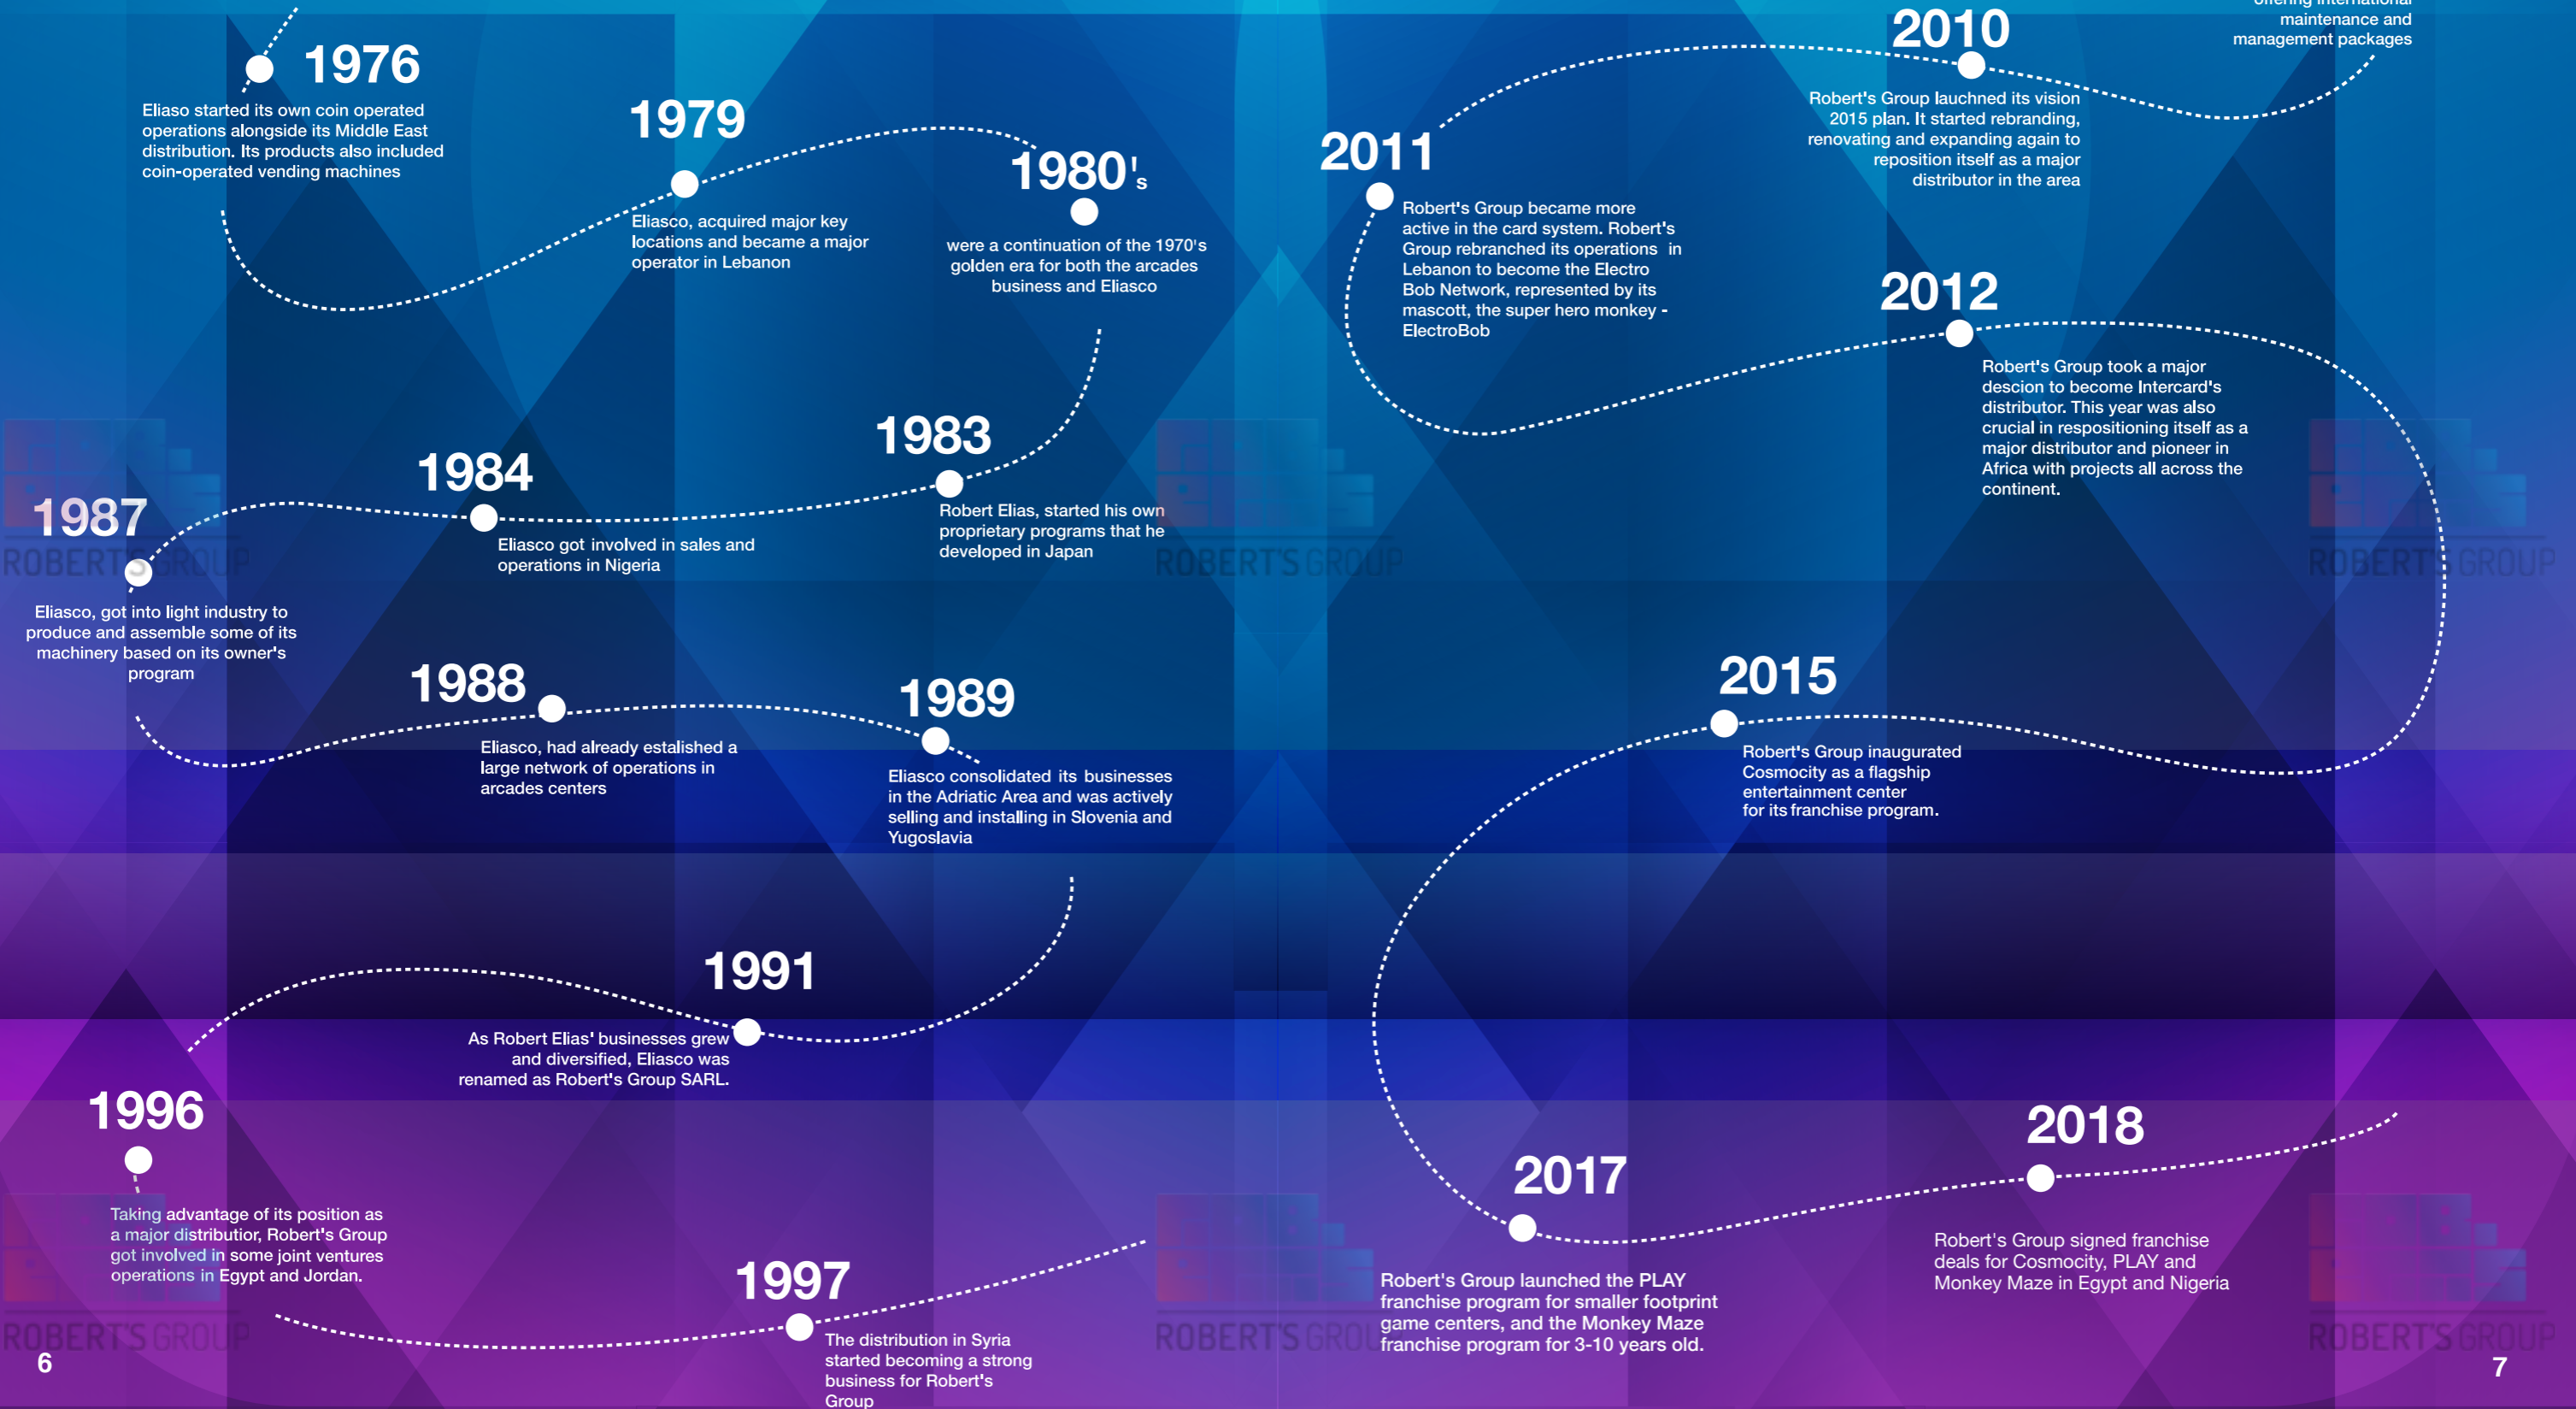

## VISION

Robert's Group vision is to continue its tradition of providing superior services - with a personal touch - to its partners and customers in the entertainment industry.

## MISSION

Robert's Group mission is to provide custom complete entertainment solutions - from the concept thinking process into the implementation to the operations follow-up - in a way that is sustainable and profitable to its partners and customers.

# HISTORY

## Family Entertainment Center

Robert Elias started trading arcade games - pinball specifically - in the 1960s. He then founded Eliasco in 1972 which was based in Beirut. It became one of the Middle East's principal suppliers of arcade games