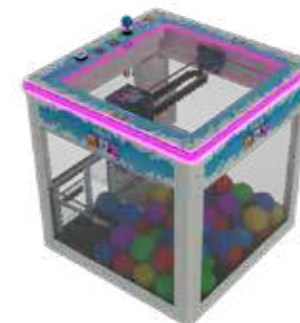

ICE BOX

Brand: ICE
W: 96.4 cm L: 96.4 cm H 91.4 cm
Players: 1